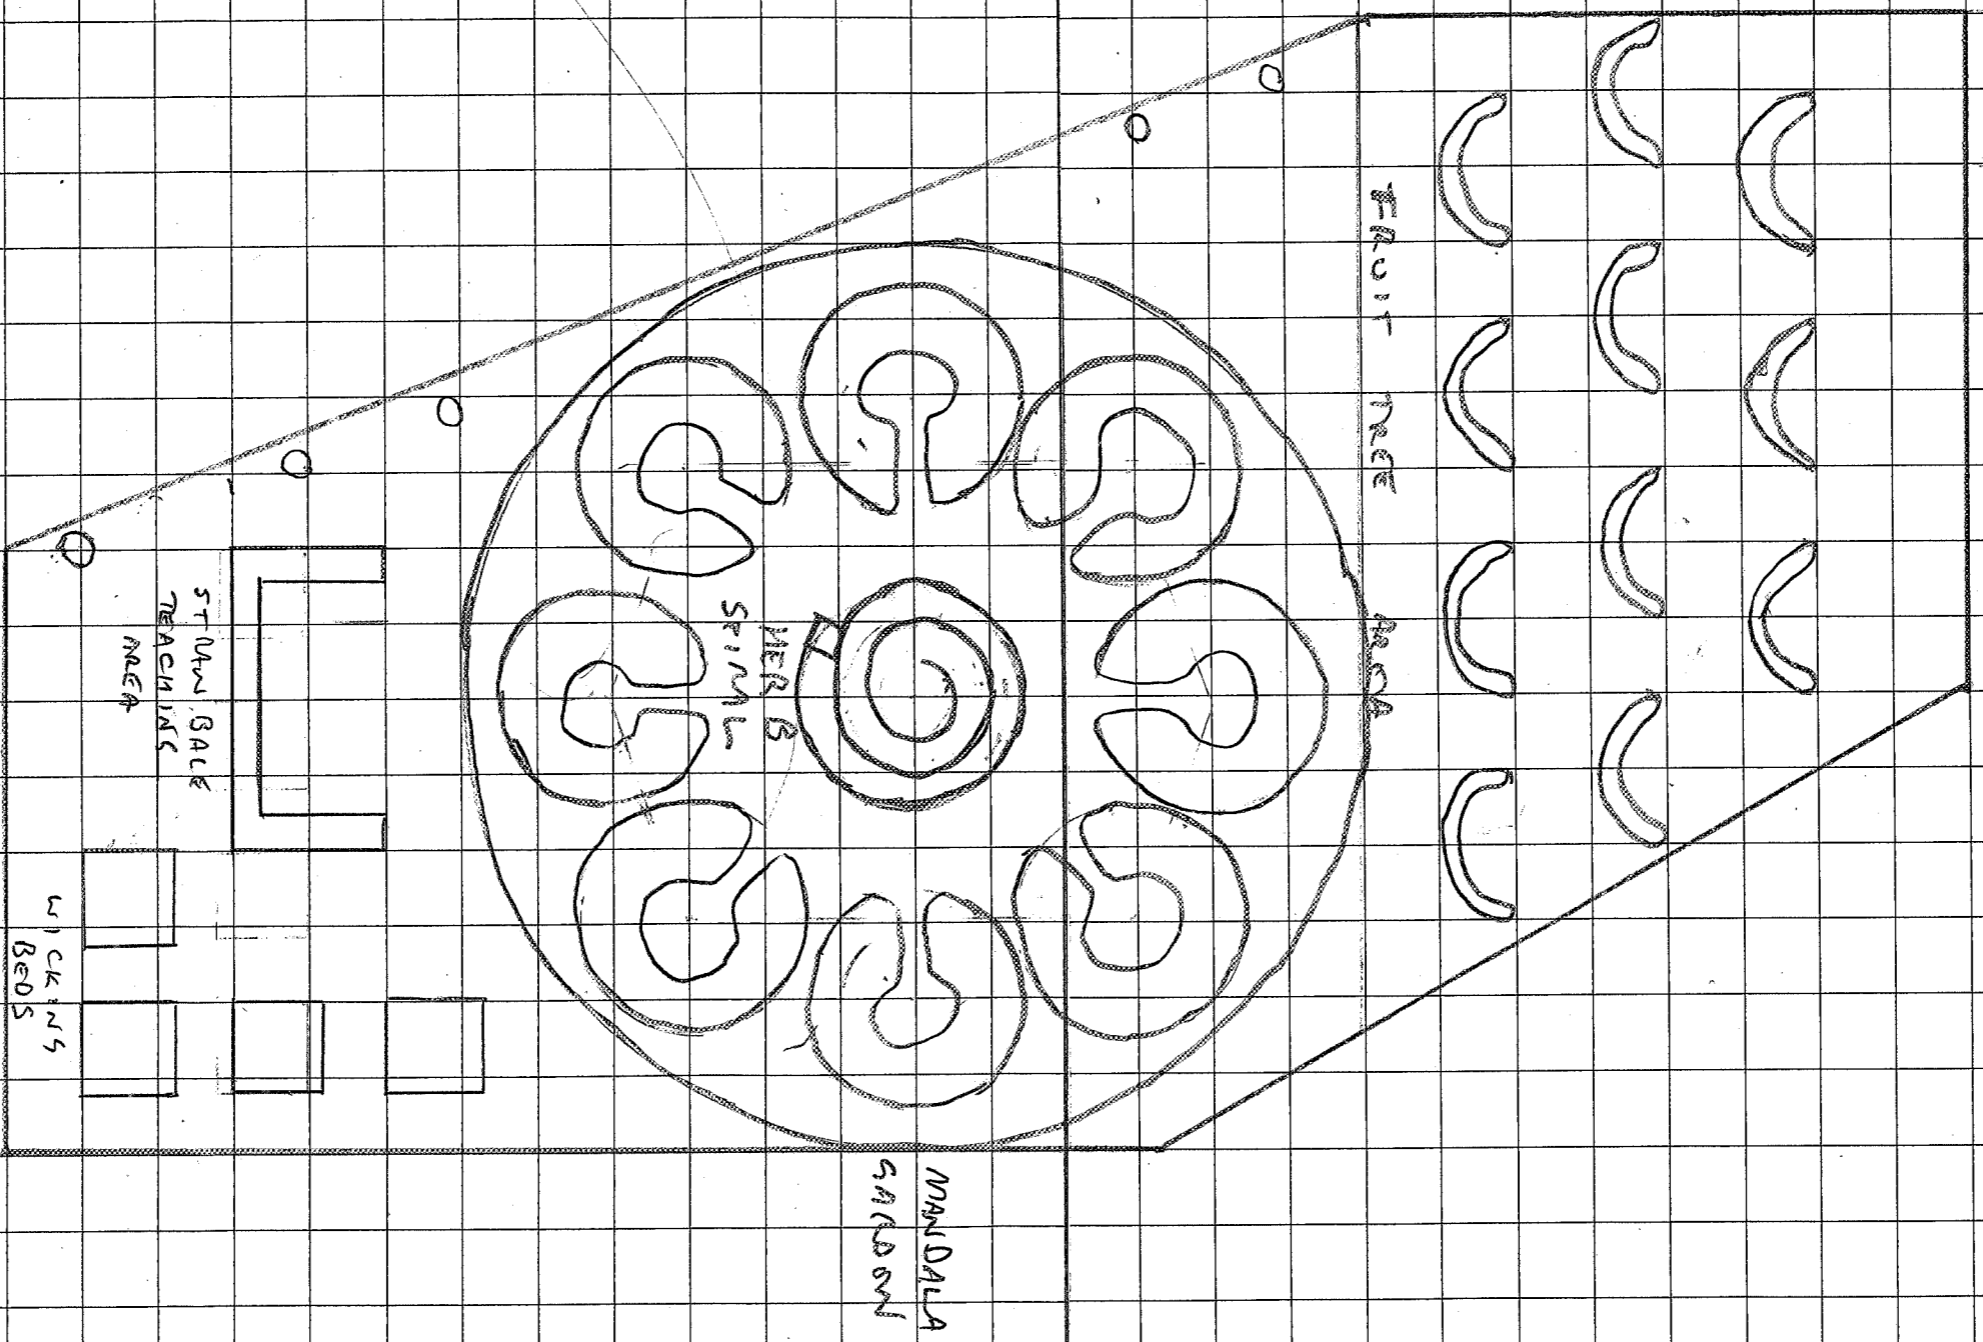

PERMACULTURE DESIGN

SCALE:

1 centimetre = 1 metre