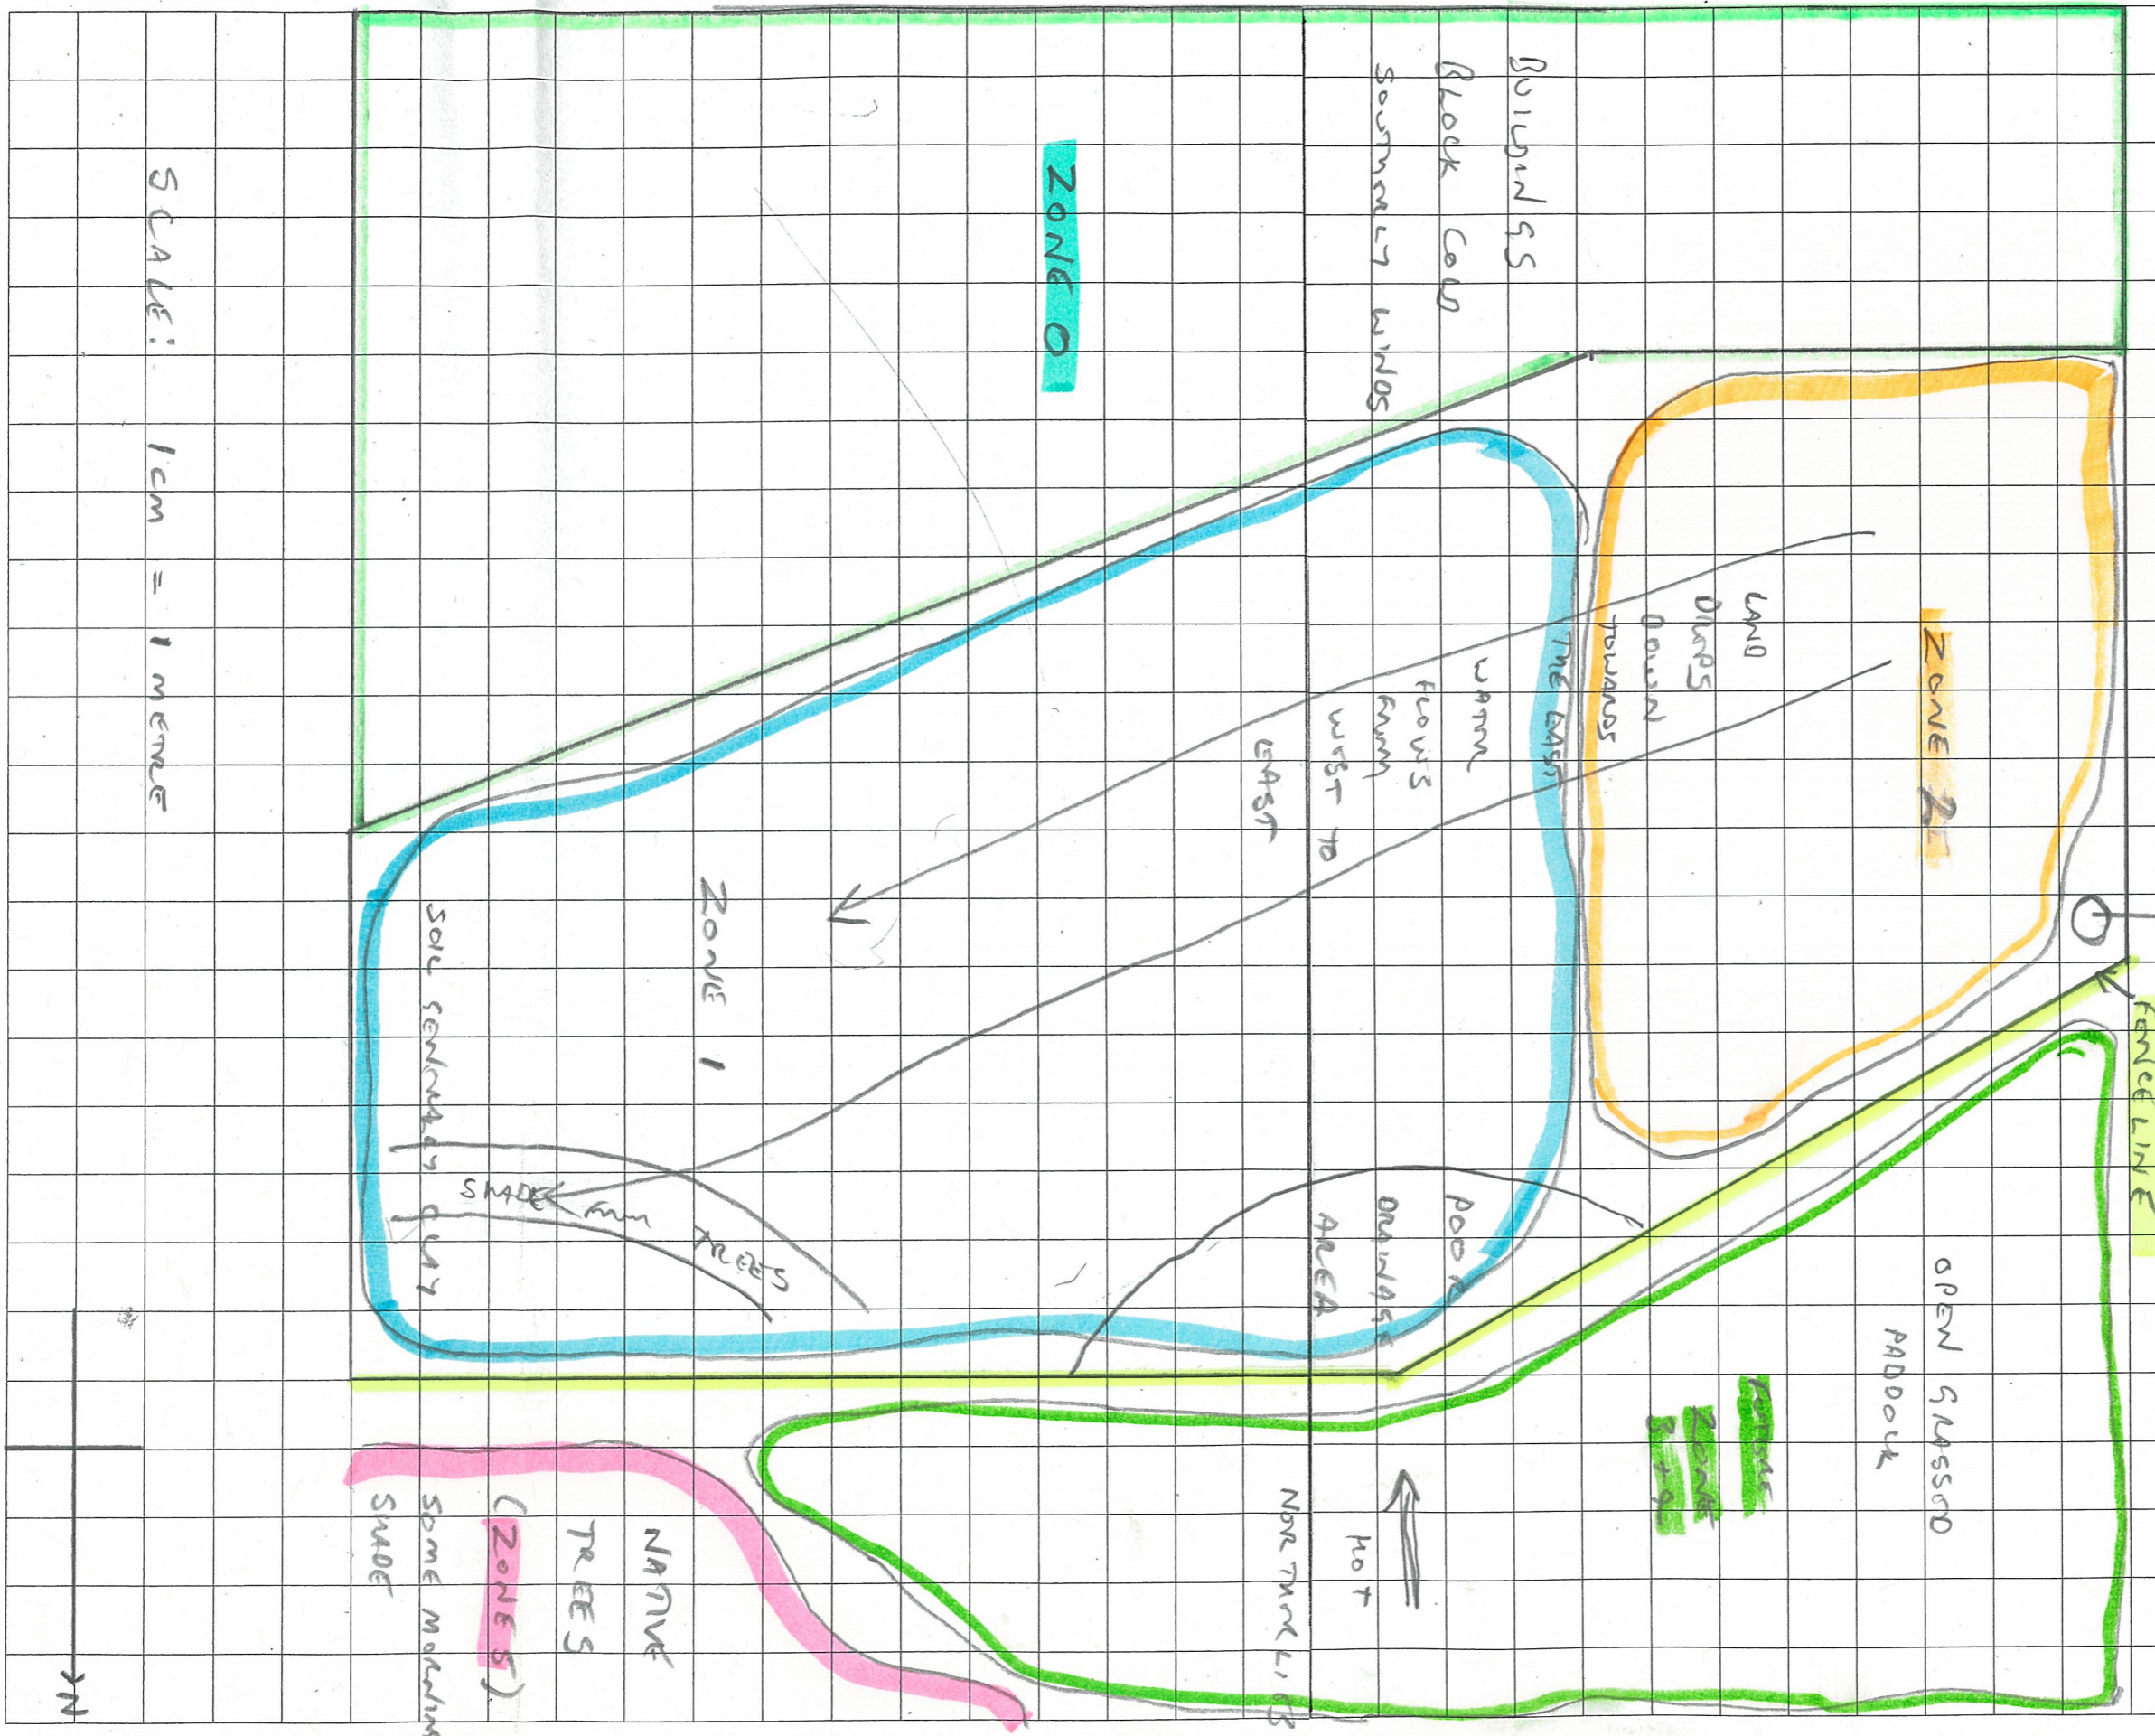

ZONE ANALYSIS SECTION

PLAY AREA

(NO PROTECTION FROM HOT WESTERLIES)

SCALE: 1cm = 1 metre

→ N