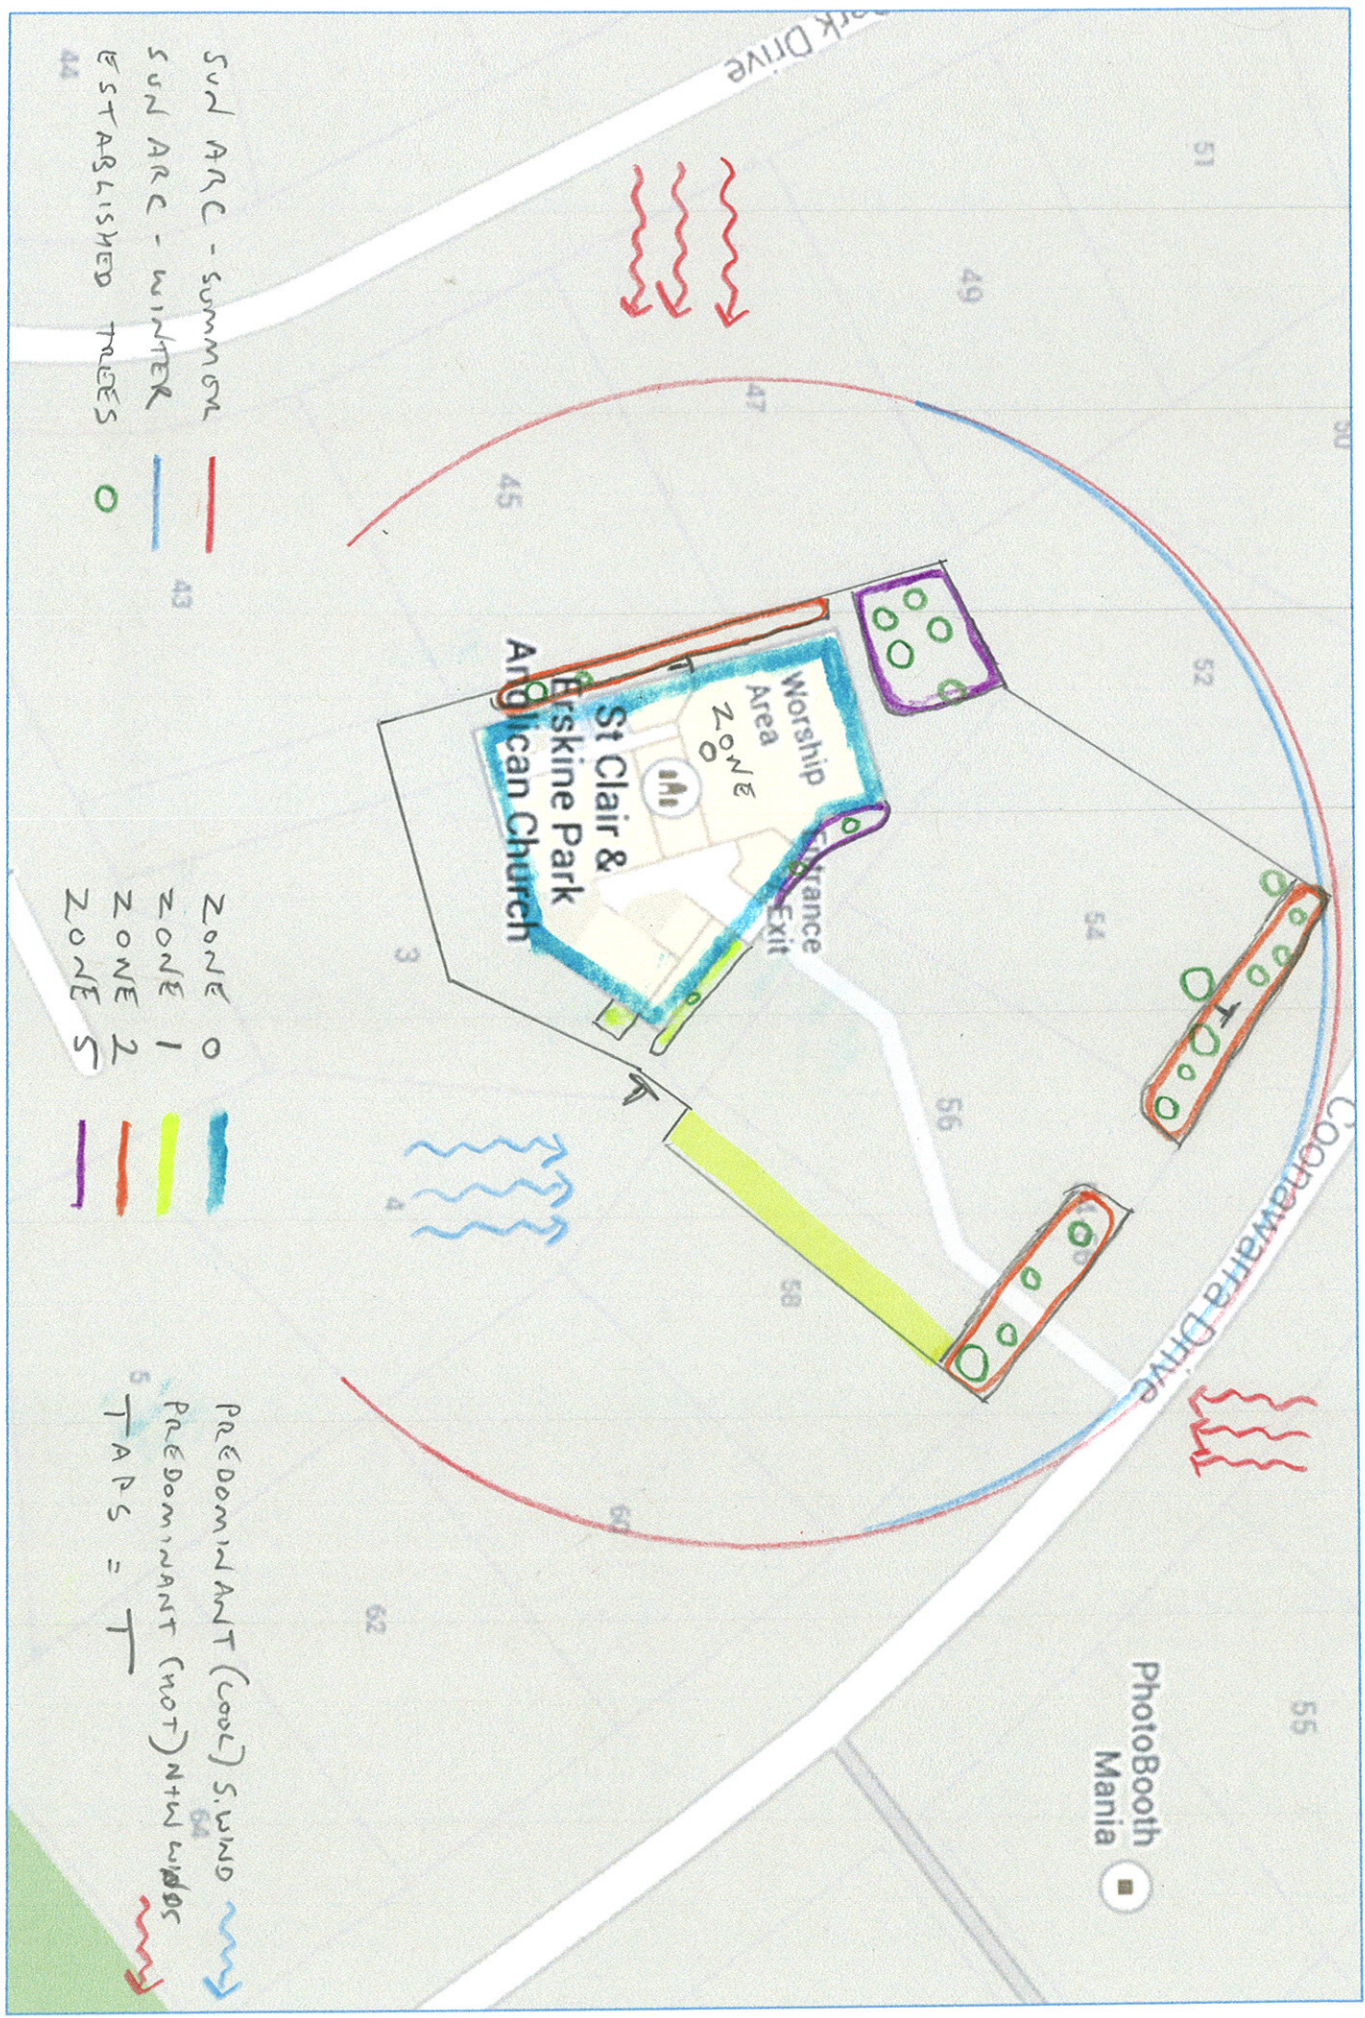

Zone and Sector Analysis

SWD ARC - SUMMER
 SWD ARC - WINTER
 ESTABLISHED TREES

ZONE 0
 ZONE 1
 ZONE 2
 ZONE 5

PREDOMINANT (COOL) SWIND
 PREDOMINANT (HOT) NW WINDS
 TAPS = T